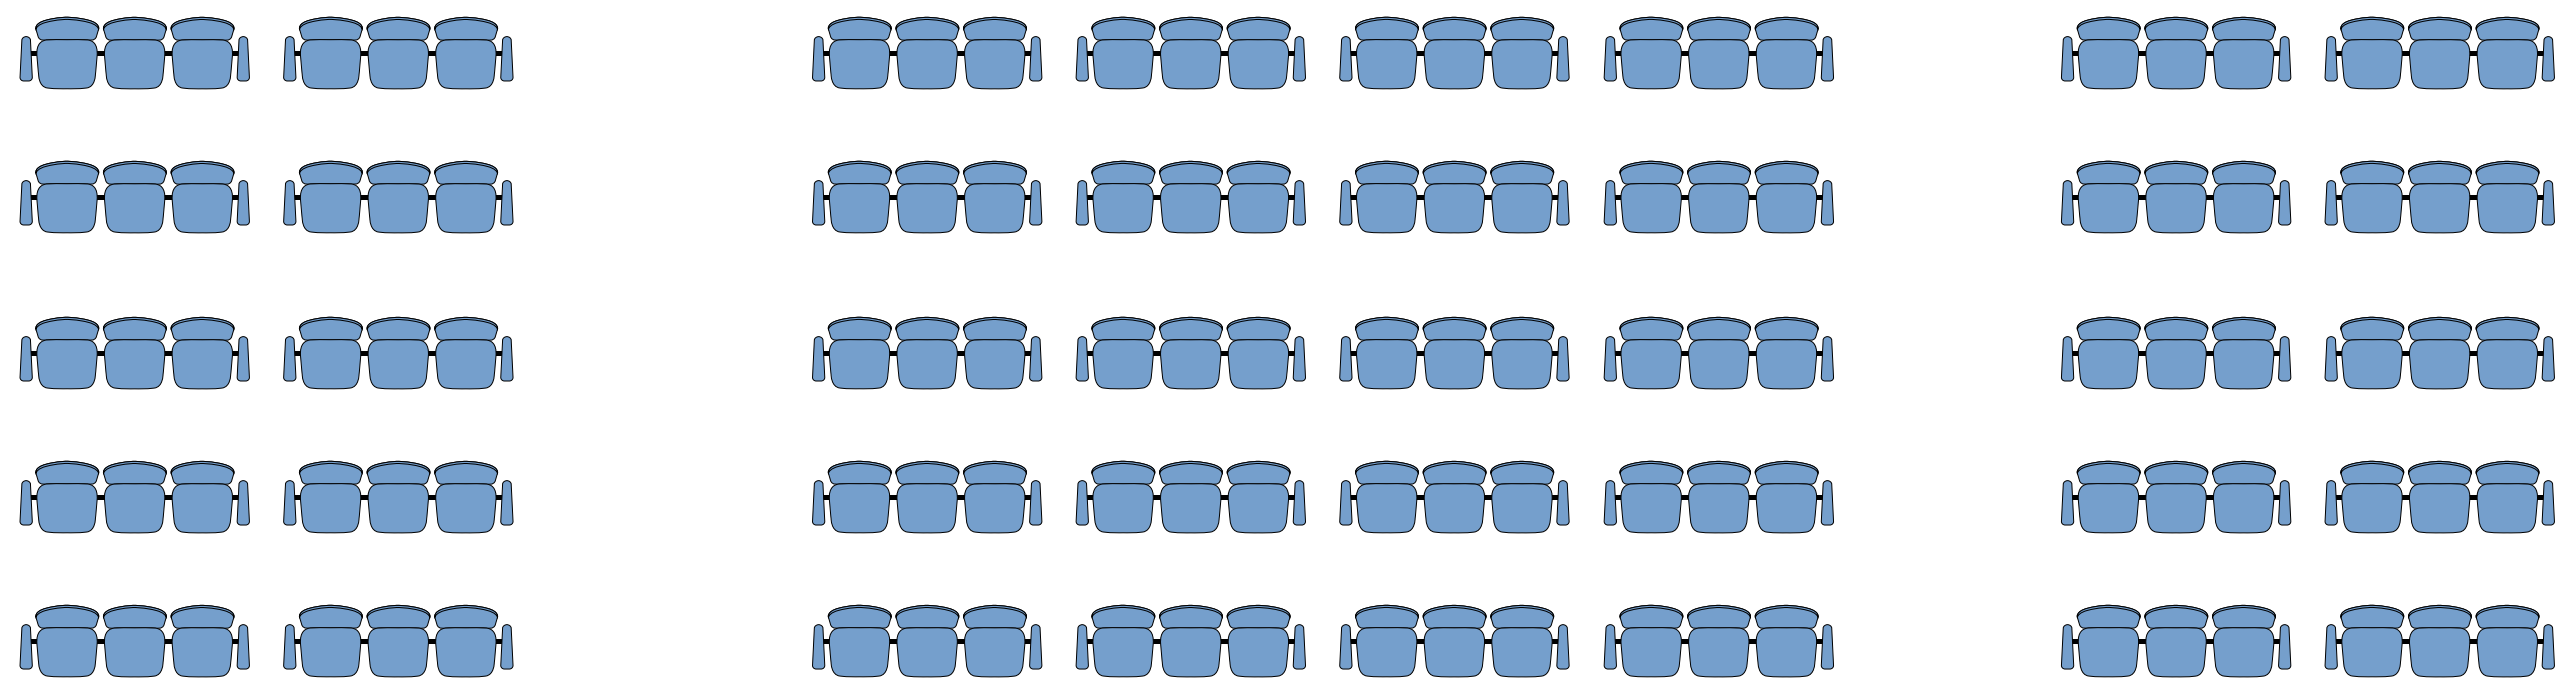

Auditorium HQ

Outlet HDMI

Outlet HDMI

Electrical Room

Dimension (W x L) 30 x 20 meters